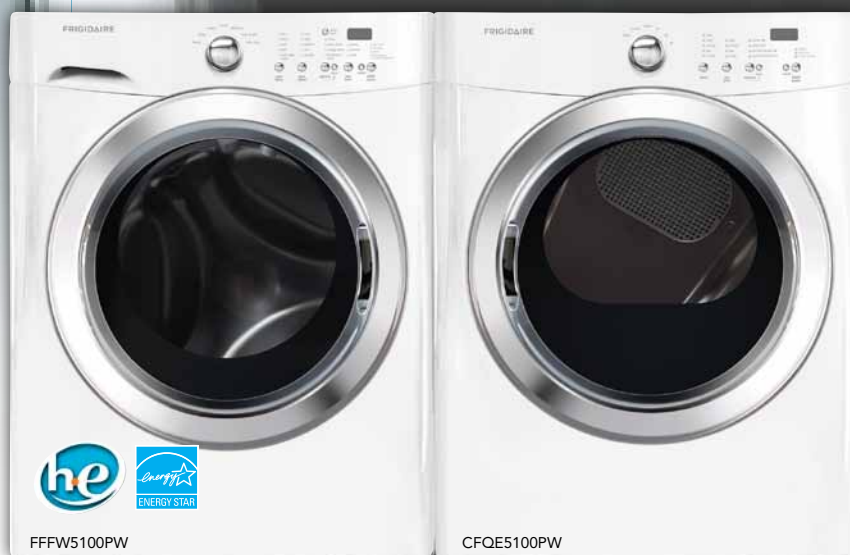

Frigidaire Front Load Laundry Team

Huge 4.5 cuft capacity washer and 7.0 cuft dryer. Fresh Water Rinse, an additional rinse cycle uses advanced rinse technology to effectively reduce detergents and additives.